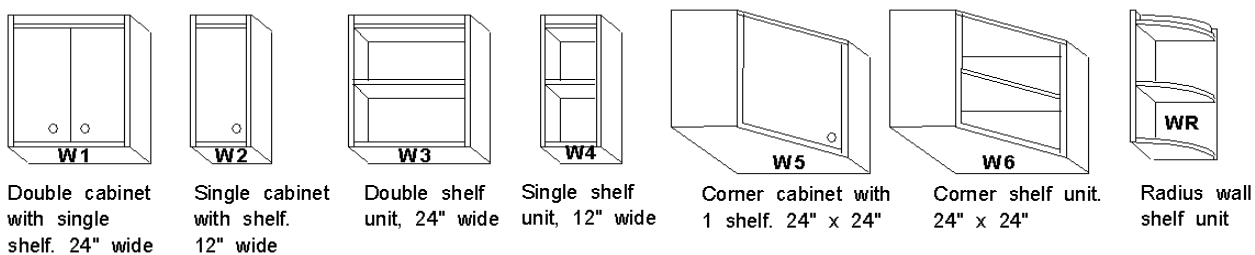

WALL CABINETS

Double cabinet with single shelf. 24" wide   Single cabinet with shelf. 12" wide   Double shelf unit, 24" wide   Single shelf unit, 12" wide   Corner cabinet with 1 shelf. 24" x 24"   Corner shelf unit. 24" x 24"   Radius wall shelf unit

Wall cabinets are 30" high and 12" deep as standard