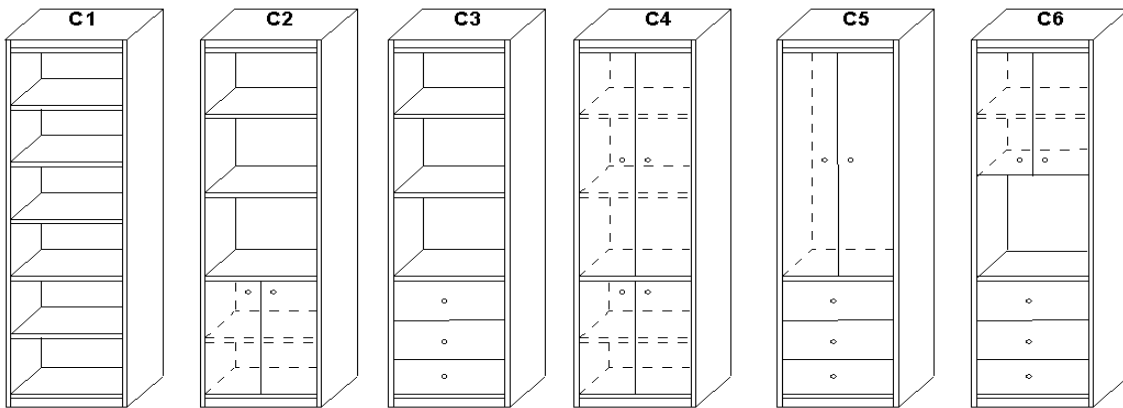

* Prices do not include freight.

* Shipping quotes available upon request

STANDARD COMPANION CABINETS FOR MURPHY BEDS

FULL SIZE CABINETS

For full cabinets ordered individually the height is the same as the murphy bed.
width is 24" standard and depth is 19.5" standard.
For staggered cabinets shorter than the murphy bed see 'Murphy Bed Combo Deals'