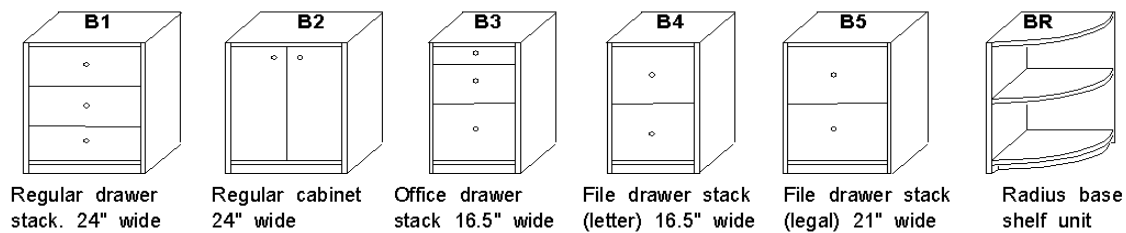

* Prices do not include freight.

* Shipping quotes available upon request

STANDARD COMPANION CABINETS FOR MURPHY BEDS

FULL SIZE CABINETS

For full cabinets ordered individually the height is the same as the murphy bed.
width is 24" standard and depth is 19.5" standard.
For staggered cabinets shorter than the murphy bed see 'Murphy Bed Combo Deals'

BASE CABINETS

Regular drawer stack. 24" wide Regular cabinet 24" wide Office drawer stack 16.5" wide File drawer stack (letter) 16.5" wide File drawer stack (legal) 21" wide Radius base shelf unit

Base cabinets 28.5" high and 18" deep designed to fit under desk top
To use any base cabinets as nightstands beside murphy bed, add nightstand top