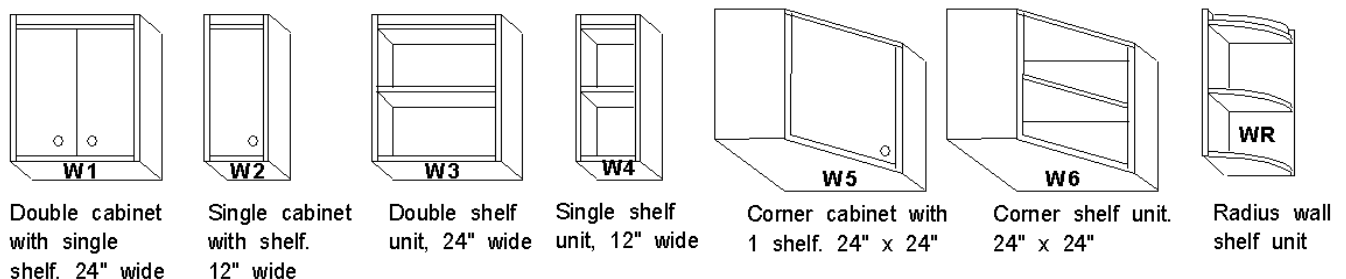

STANDARD COMPANION CABINETS FOR MURPHY BEDS

FULL SIZE CABINETS

For full cabinets ordered individually the height is the same as the murphy bed.
width is 24" standard and depth is 19.5" standard.
For staggered cabinets shorter than the murphy bed see 'Murphy Bed Combo Deals'

BASE CABINETS

Regular drawer stack. 24" wide Regular cabinet 24" wide Office drawer stack 16.5" wide File drawer stack (letter) 16.5" wide File drawer stack (legal) 21" wide Radius base shelf unit

Base cabinets 28.5" high and 18" deep designed to fit under desk top
To use any base cabinets as nightstands beside murphy bed, add nightstand top

WALL CABINETS

Double cabinet with single shelf. 24" wide Single cabinet with shelf. 12" wide Double shelf unit, 24" wide Single shelf unit, 12" wide Corner cabinet with 1 shelf. 24" x 24" Corner shelf unit. 24" x 24" Radius wall shelf unit

Wall cabinets are 30" high and 12" deep as standard