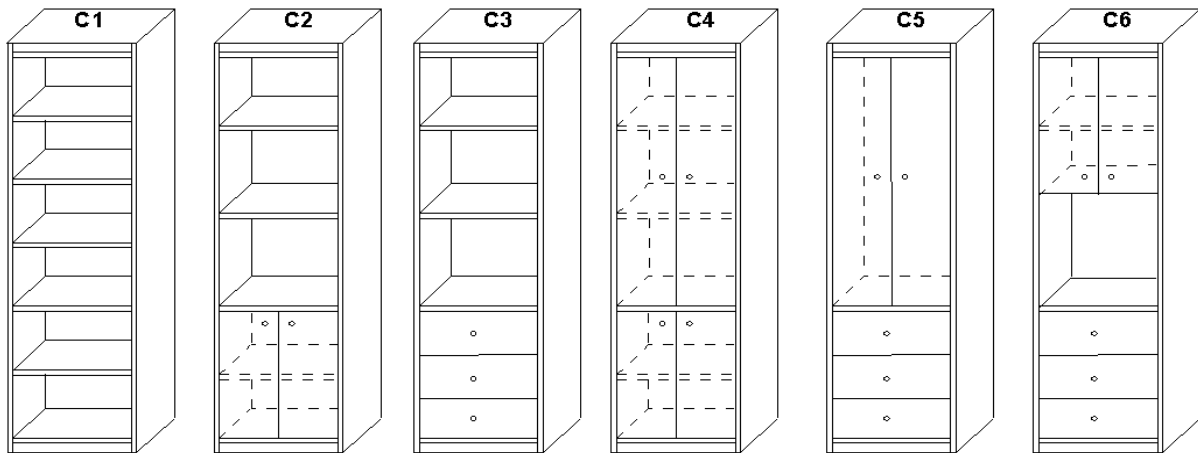

STANDARD COMPANION CABINETS FOR MURPHY BEDS

FULL SIZE CABINETS

For full cabinets ordered individually the height is the same as the murphy bed.
width is 24" standard and depth is 19.5" standard.
For staggered cabinets shorter than the murphy bed see 'Murphy Bed Combo Deals'

BASE CABINETS

Regular drawer stack. 24" wide Regular cabinet 24" wide Office drawer stack 16.5" wide File drawer stack (letter) 16.5" wide File drawer stack (legal) 21" wide Radius base shelf unit

Base cabinets 28.5" high and 18" deep designed to fit under desk top
To use any base cabinets as nightstands beside murphy bed, add nightstand top

WALL CABINETS

Double cabinet with single shelf. 24" wide Single cabinet with shelf. 12" wide Double shelf unit, 24" wide Single shelf unit, 12" wide Corner cabinet with 1 shelf. 24" x 24" Corner shelf unit. 24" x 24" Radius wall shelf unit

Wall cabinets are 30" high and 12" deep as standard