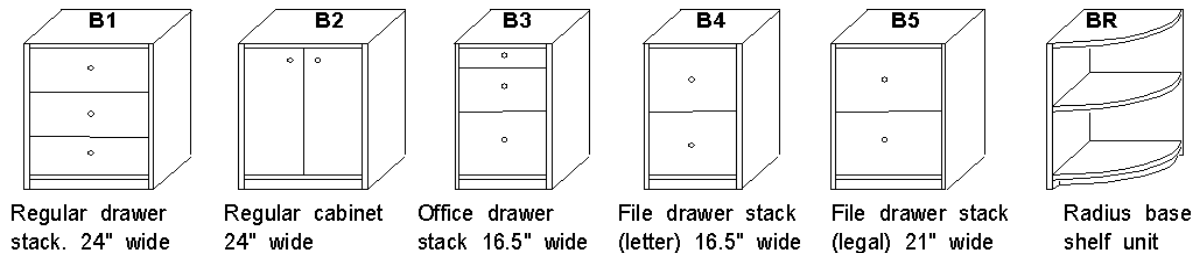

STANDARD COMPANION CABINETS FOR MURPHY BEDS

FULL SIZE CABINETS

For full cabinets ordered individually the height is the same as the murphy bed.
width is 24" standard and depth is 19.5" standard.
For staggered cabinets shorter than the murphy bed see 'Murphy Bed Combo Deals'

BASE CABINETS

Regular drawer stack. 24" wide Regular cabinet 24" wide Office drawer stack 16.5" wide File drawer stack (letter) 16.5" wide File drawer stack (legal) 21" wide Radius base shelf unit

Base cabinets 28.5" high and 18" deep designed to fit under desk top
To use any base cabinets as nightstands beside murphy bed, add nightstand top

WALL CABINETS

Double cabinet with single shelf. 24" wide Single cabinet with shelf. 12" wide Double shelf unit, 24" wide Single shelf unit, 12" wide Corner cabinet with 1 shelf. 24" x 24" Corner shelf unit. 24" x 24" Radius wall shelf unit